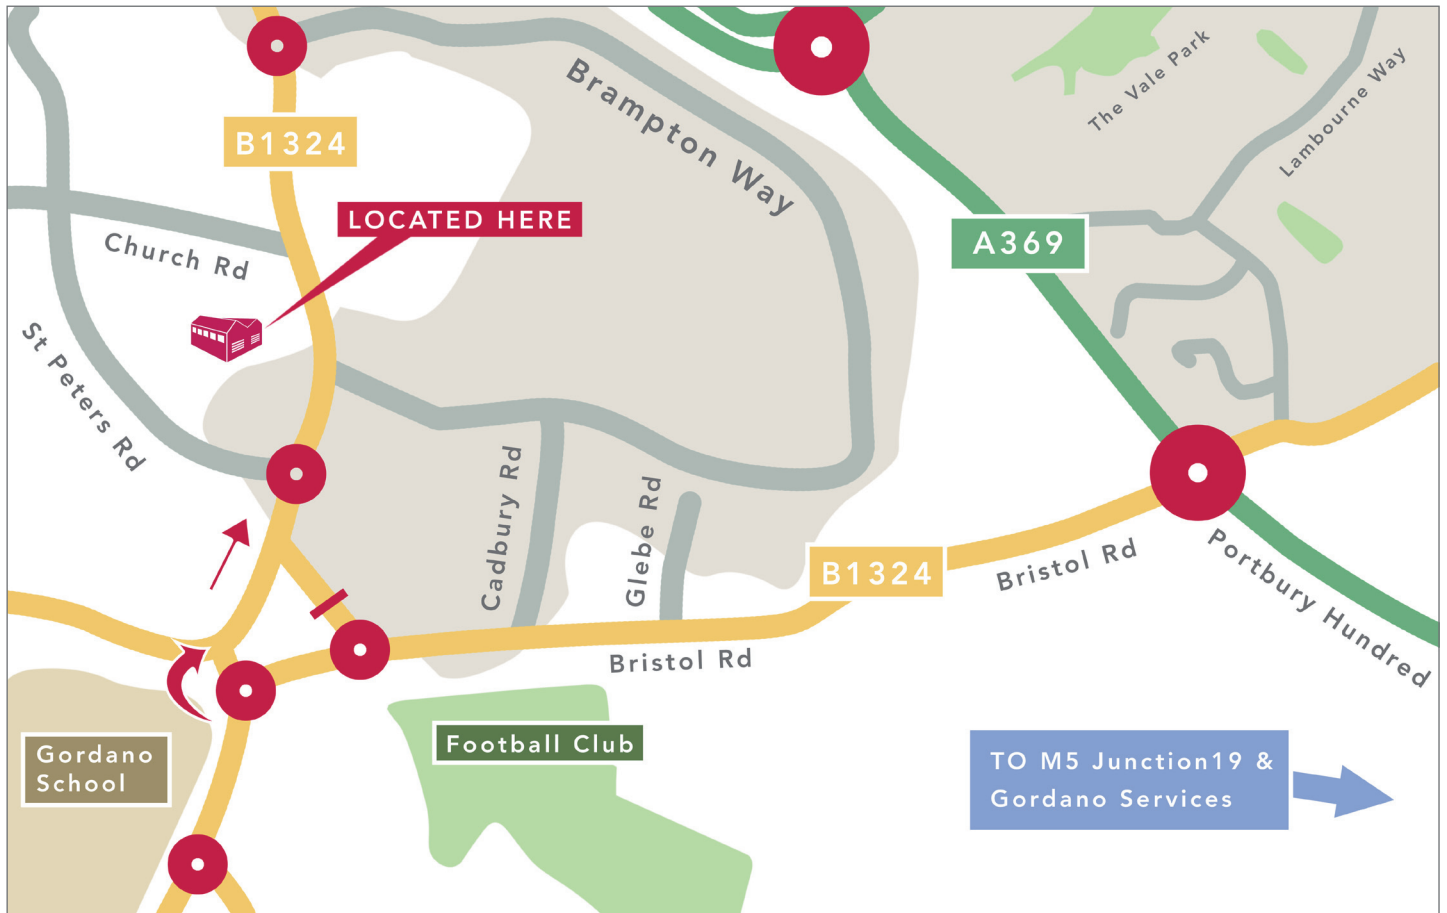

MAP & DIRECTIONS

Directions

M5 Northbound 1st exit at Junction 19 (Gordano Services).

M5 Southbound 4th exit at Junction 19 heading towards Portishead on the A369.

Nearest Railway

**Bristol Temple Meads
10.5 miles**

Sat Nav

Postcode: BS20 6PY

At the first roundabout you come to on the A369 take the first exit and carry along Bristol Rd (B1324). At the next roundabout go straight across - very shortly afterwards you will come to another mini roundabout where you need to make a sharp right turn (at the corner of Gordano School).

Follow the sign for Greystoke Business Centre carrying straight on. You will go across one more mini roundabout (with a garage on the corner). Shortly after this on the left you will see the sign for Greystoke Business Centre (a sharp left turn).

Drive through to the back of the park and you will see our building.